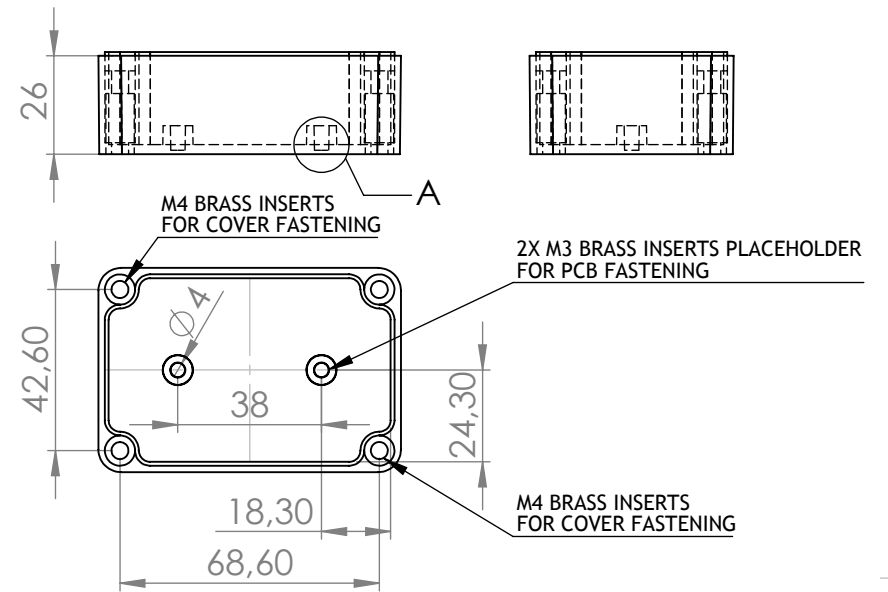

BASE AND COVER

BASE ONLY

COVER ONLY

NAME	SIGNATURE	DATE	PLASTRON Gornja Radgona	
DRAWN TOMAŽ K.		1.1.2010	TITLE: PT 80 COMPLETE ENCLOSURE	
CHK'D			DWG NO. PT 80 komplet	
APPV'D			MATERIAL: ABS	
MFG			WEIGHT:	
Q.A			SCALE:1:1	
			SHEET 1 OF 1	