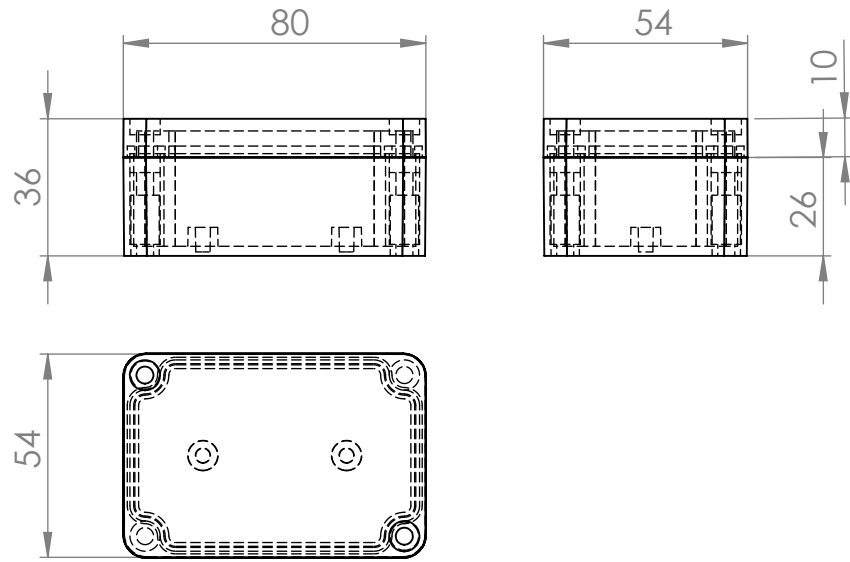

BASE AND COVER

BASE ONLY

COVER ONLY

NAME	SIGNATURE	DATE	PLASTRON Gornja Radgona	
DRAWN TOMAŽ K.		1.1.2010	TITLE: PT 80 COMPLETE ENCLOSURE	
CHK'D			DWG NO. PT 80 komplet	
APPV'D			MATERIAL: ABS	
MFG			WEIGHT:	
Q.A			SCALE:1:1	
			SHEET 1 OF 1	