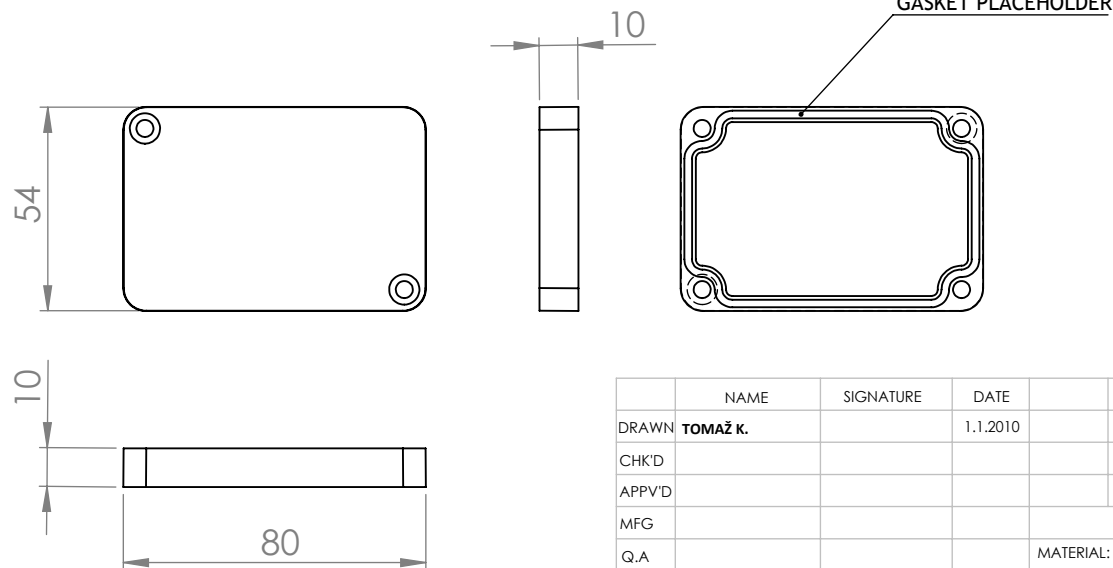

BASE AND COVER

BASE ONLY

COVER ONLY

NAME	SIGNATURE	DATE	PLASTRON Gornja Radgona	
DRAWN TOMAŽ K.		1.1.2010	TITLE: PT 80 COMPLETE ENCLOSURE	
CHK'D			DWG NO. PT 80 komplet	
APPV'D			MATERIAL: ABS	
MFG			WEIGHT:	
Q.A			SCALE:1:1	
			SHEET 1 OF 1	