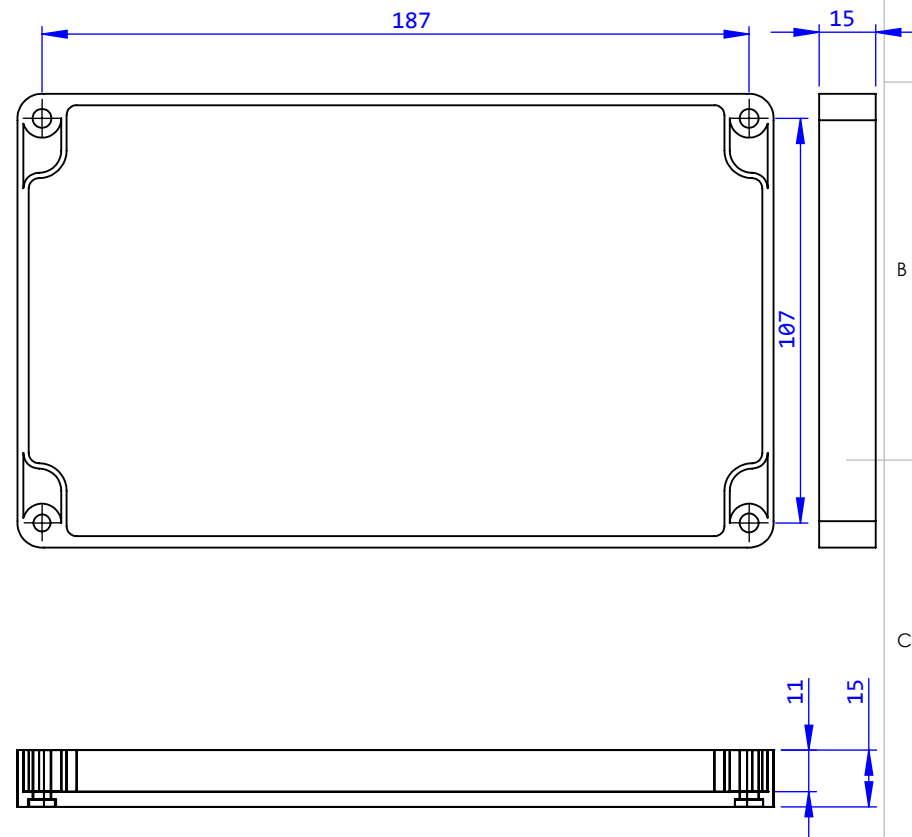

# BOTTOM

# COVER

PLASTRON Gornja Radgona

TITLE:

PT 200/120/55 complete

DWG NO.

PT 200 BASE

A4

STOCK SIZE

MATERIAL:

WEIGHT:

SCALE:1:2

SHEET 1 OF 1