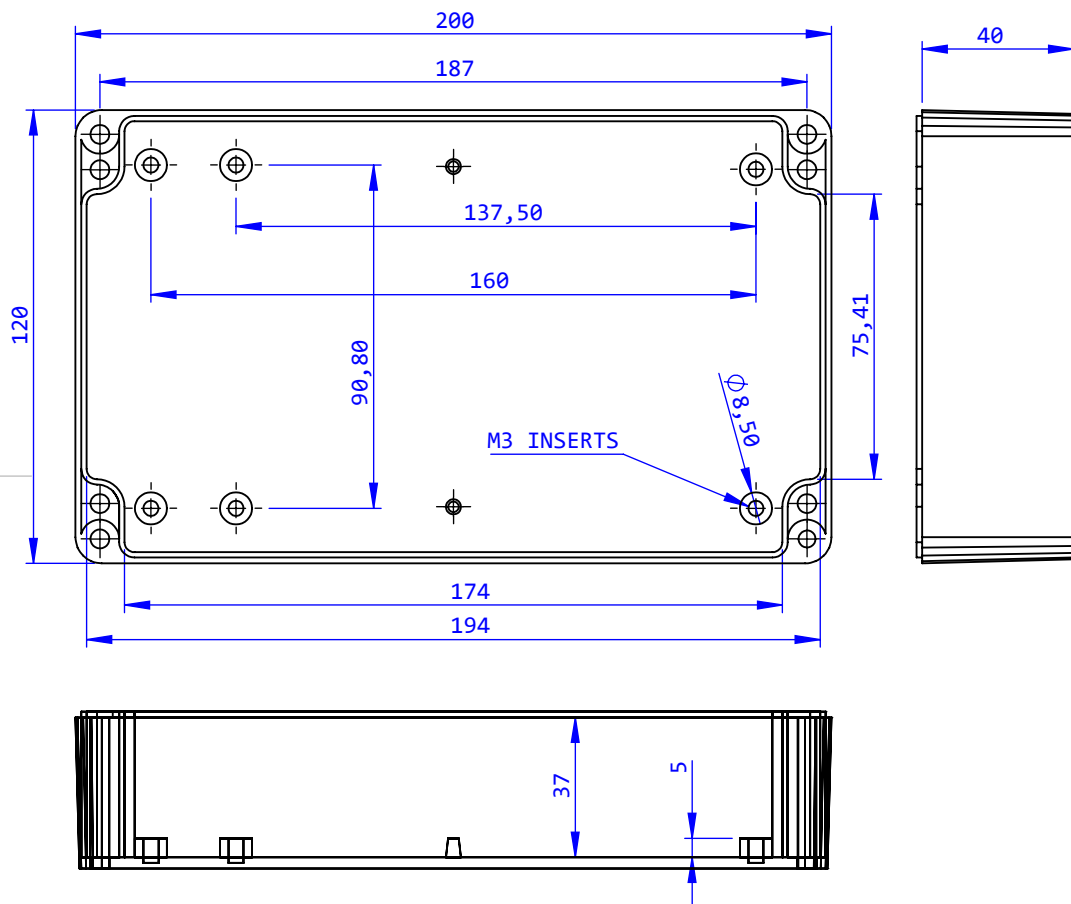

# BOTTOM

# COVER

PLASTRON Gornja Radgona

TITLE:

PT 200/120/55 complete

DWG NO.

PT 200 BASE

A4

STOCK SIZE

MATERIAL:

WEIGHT:

SCALE:1:2

SHEET 1 OF 1